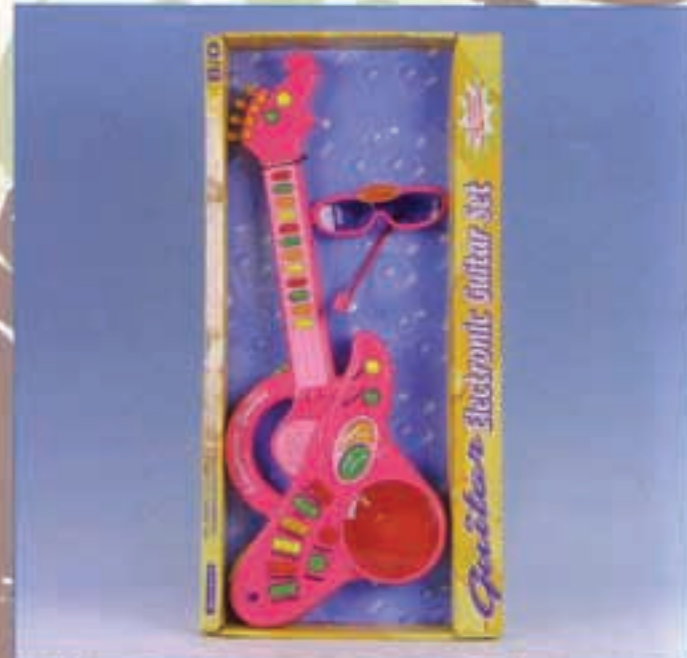

#HK-3000C
23.5" B/O GUITAR
12 PK / 5.7 CUFT / 25.4 LBS